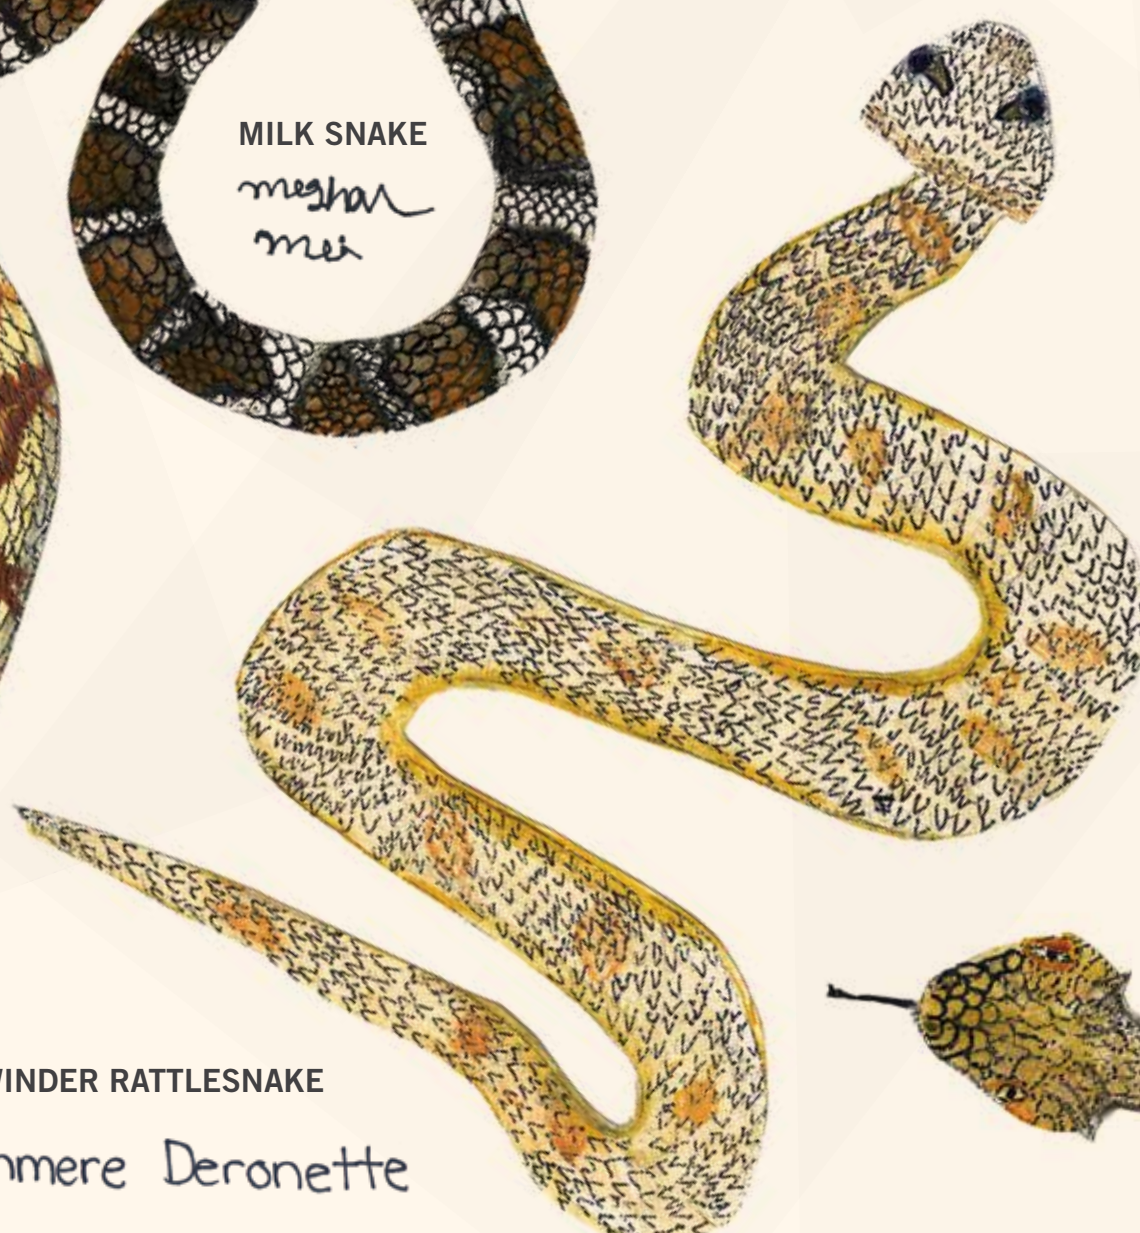

MILK SNAKE
mishal msa